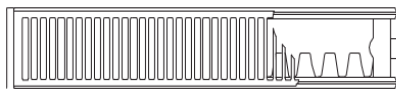

## STEEL PANEL RADIATOR CLASSIC CV21/V21

**Use:**

Space heating in residential, industrial and public buildings.

**Technical data:**

Max. working pressure: 0,45 MPa  
 Max. pressure guaranteed by producer: 1,2 MPa  
 Max. working temperature: +95°C  
 Radiator depth: 104mm / To order 78mm

**Thermic power:**

$\Delta T=60K$  – for temperatures: 90/70/20°C  
 $\Delta T=50K$  – for temperatures: 75/65/20°C  
 $\Delta T=30K$  – for temperatures: 55/45/20°C  
 Color: white RAL 9016

**Standard levels:**

BS-EN 442-1  
 BS-EN 442-2

**Materials tally:**

Body: Cold-formed steel

**WARRANTY: 12 YEARS**

**Height: 500 mm**

Size	Product code	Size	Product code
400	CMS V21500X040		
500	CMS V21500X050	2400	CMS V21500X240
600	CMS V21500X060	2600	CMS V21500X260
700	CMS V21500X070	2800	CMS V21500X280
800	CMS V21500X080	3000	CMS V21500X300
900	CMS V21500X090		
1000	CMS V21500X100		
1100	CMS V21500X110		
1200	CMS V21500X120		
1300	CMS V21500X130		
1400	CMS V21500X140		
1500	CMS V21500X150		
1600	CMS V21500X160		
1800	CMS V21500X180		
2000	CMS V21500X200		
2200	CMS V21500X220		